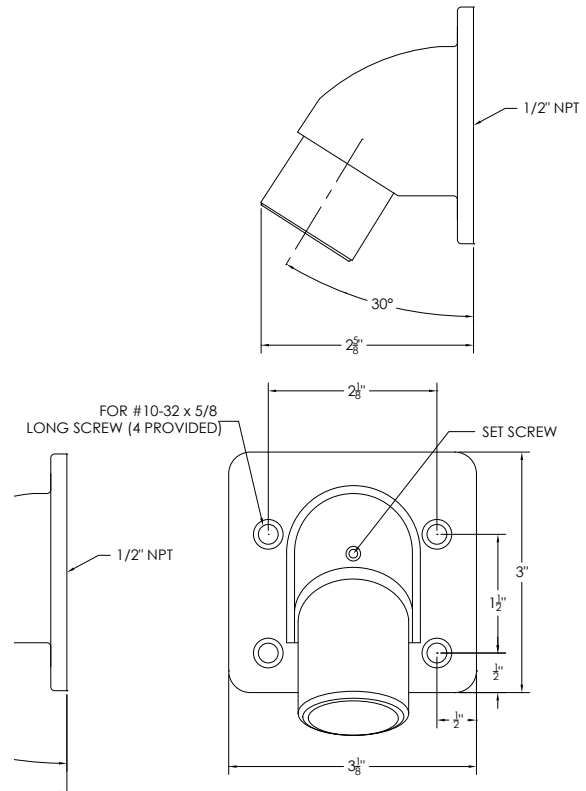

## 30° Fixed Base Showerhead

Part No. 103737

### ► Description

I-CON's 30° Fixed Base Showerhead is designed with a built-in flow control which assures proper flow rate, provides comfortable shower, and eliminates water waste. Features a 1/2" female pipe back connection and mounts to a Brass anchor plate with 4 Torx screws (furnished).

### Specifications

- Solid Brass Construction
- 1/2" NPT Threaded Female Inlet