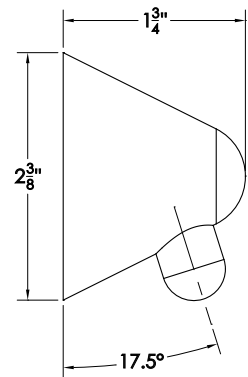

## 17.5° Chrome Showerhead

Part No. 100036 : 17.5° : SH Only

### ► **Description**

I-CON's 17.5° Chrome Showerhead, provides long lasting durability against abuse and supports a range of spray patterns, with a 5° minimum and a 70° maximum. The spray pattern is field adjustable using a 1/8" Allen Wrench.

### **Specifications**

- Solid Brass Construction
- 1/2" NPT Threaded Female Inlet
- Ligature-Resistant