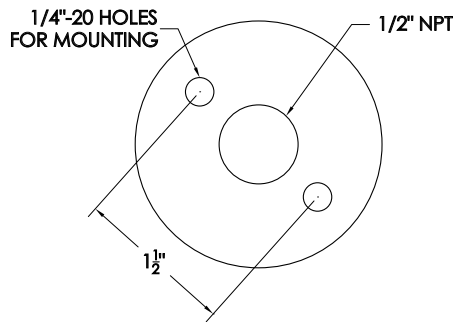

## 17.5° Chrome Showerhead

Part No. 100036 : 17.5° : SH Only

### ► **Description**

I-CON's 17.5° Chrome Showerhead, provides long lasting durability against abuse and supports a range of spray patterns, with a 5° minimum and a 70° maximum. The spray pattern is field adjustable using a 1/8" Allen Wrench.

### **Specifications**

- Solid Brass Construction
- 1/2" NPT Threaded Female Inlet
- Ligature-Resistant