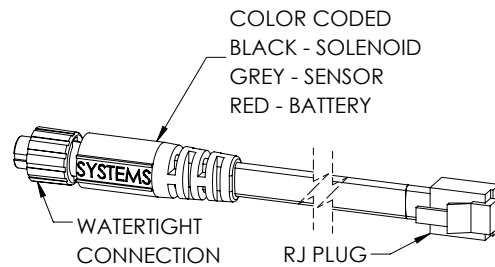

TruFIRE® 24VAC Solenoid Extension Cable

Part No. 100134

► **Description**

Extension cable for 24v AC TruFIRE® solenoids.

► **Features**

- I-CON Watertight Connector
- RJ Connector
- Color Coded
- Various Lengths

Recommended Specification

Extension cable for 24v AC TruFIRE® solenoids. An I-CON watertight connector on one end with an RJ connector on the other. I-CON watertight connector is color coded black for 24v AC solenoids. Available in lengths from 6 to 100 feet.