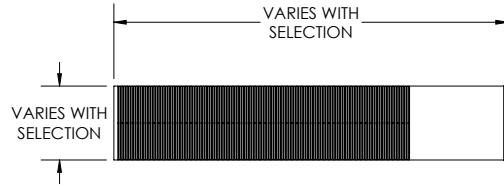

Flanged Tube

Part No. 101520

► Description

Flanged Tube in various sizes and finishes.

► Options

Raw Brass

- 1-1/4"
5" | Qty _____
16" | Qty _____
- 1-1/2"
4" | Qty _____
8" | Qty _____
12" | Qty _____
16" | Qty _____
20" | Qty _____

► Options (continued)

Chrome

- | | |
|---------------------------------|---------------------------------|
| <input type="checkbox"/> 1-1/4" | <input type="checkbox"/> 1-1/2" |
| 5" Qty _____ | 4" Qty _____ |
| 16" Qty _____ | 8" Qty _____ |
| | 12" Qty _____ |
| | 16" Qty _____ |
| | 20" Qty _____ |
| | 24" Qty _____ |

Recommended Specification

I-CON Flanged Tube 101520 is a chrome or raw brass connection for flush valve connections.

 **WARNING:** Cancer and Reproductive Harm - www.P65Warnings.ca.gov

This space is for Architect/Engineer approval