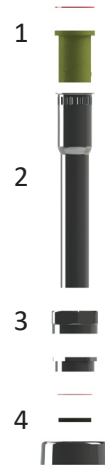

Exposed Flush Valve Connection for Urinals; Top Spud; 11.5" Rough In

Part No. 101843

► Description

Flush Valve Connection Kit for 1-1/4" Top Spud, 11.5" Rough-In.

► Options

Spud Escutcheon Kit

Components

(1) 103829

High Pressure Silicone Vacuum Breaker Kit w/ Friction Washer

(2) 100102 : 3/4" : 9" : CP Brass : Tap Trans

Vacuum Breaker Tube 1-1/4" OD : 9" L : Chrome-Plated Brass : Tapered Transition

(3) 101064

1-1/2" Chrome-Plated Brass Vacuum Breaker Nut

(4) 101068 (Optional)

1-1/4" Chrome Spud Nut Kit with Gasket, Washer & Escutcheon

Recommended Specification

I-CON Exposed Flush Valve Connection Kit **101843** is a chrome-plated brass connection kit for top spud urinals with a 11.5" rough-in.