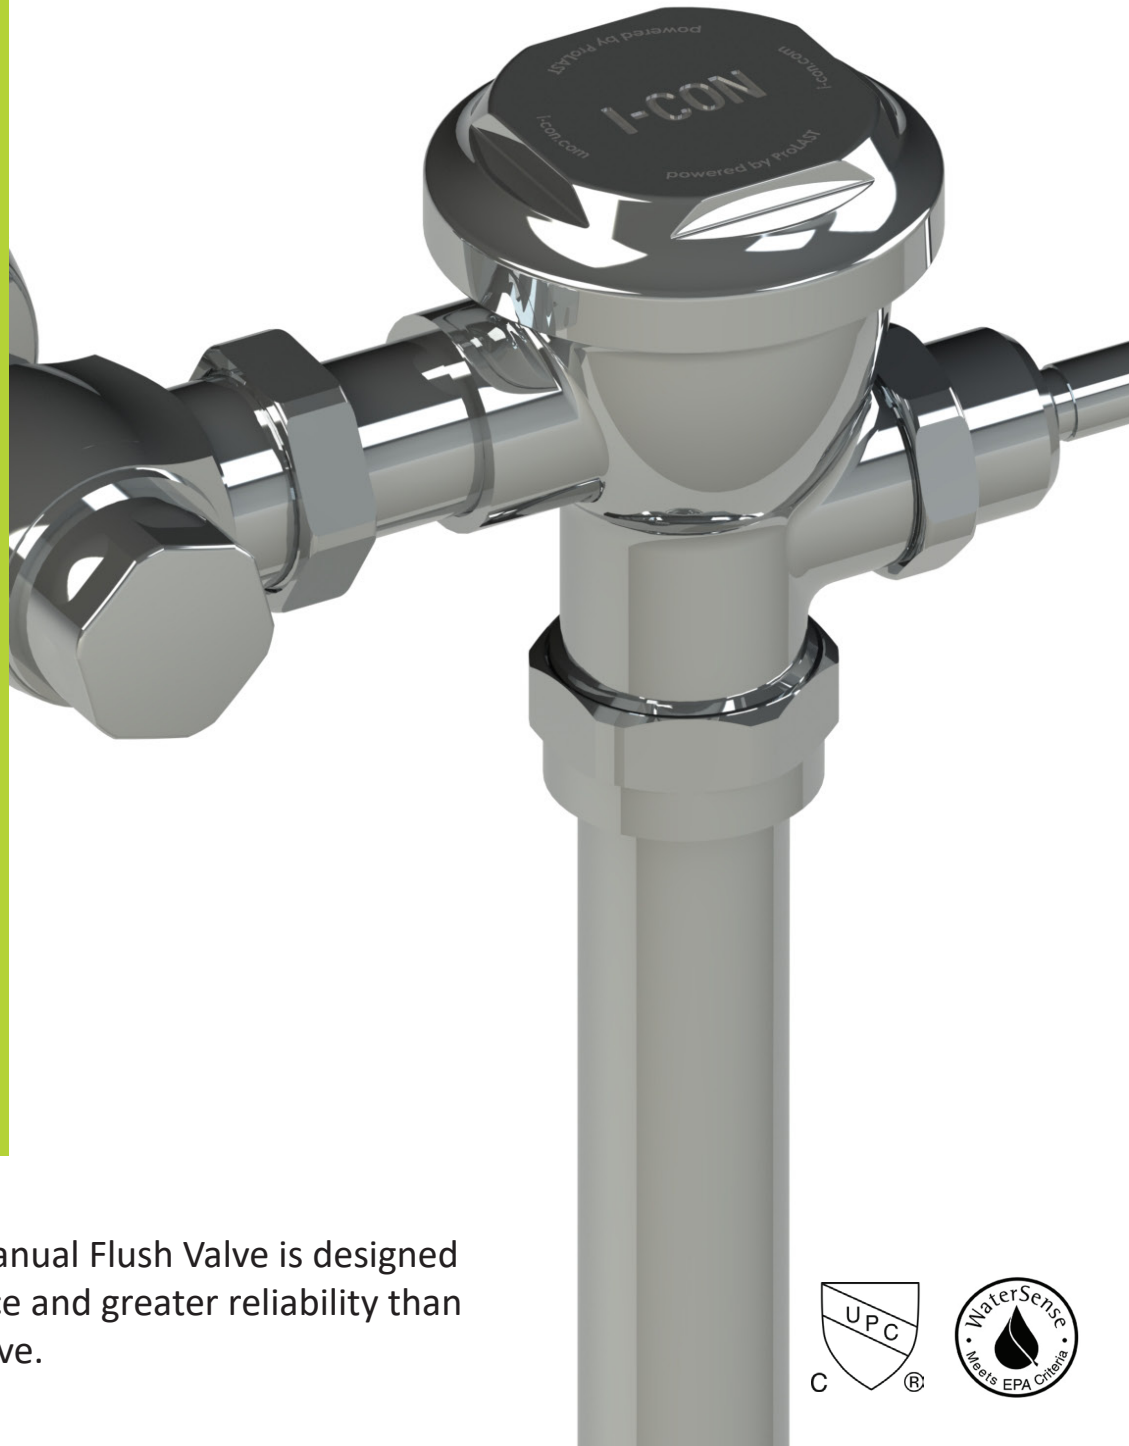

powered by
PROLAST®

Intelligent Water Conservation™

The COBALT® Exposed Manual Flush Valve is designed for maximum performance and greater reliability than a diaphragm or piston valve.

101105 Series

SIMPLE • POWERFUL • ACCURATE

Water Closets

101105 : 3010

Exposed Manual Flush Valve for Water Closets; Top Spud; 11.5" Rough In

101105 : 3015

Exposed Manual Flush Valve for Water Closets; Top Spud; 16" Rough In

101105 : 3020

Exposed Manual Flush Valve for Water Closets; Top Spud; 24" Rough In

101105 : 3025

Exposed Manual Flush Valve for Water Closets; Top Spud; 27" Rough In

101105 : 3030

Exposed Manual Flush Valve for Water Closets; Rear Spud; 11.5" Rough In

101105 : 3035

Exposed Manual Flush Valve for Water Closets; Rear Spud; 16" Rough In

101105 : 3050

Exposed Manual Flush Valve for Urinals; 3/4" Top Spud; 11.5" Rough In

101105 : 3055

Exposed Manual Flush Valve for Urinals; 1-1/4" Top Spud; 11.5" Rough In

Flush Volume & Bypass Color						
powered by ProLAST®	Water Closets	1.1gpf  Pink	1.28gpf  Blue	1.6gpf  Orange	2.4gpf  Red	3.5gpf  Purple
	Urinals	0.125gpf  Green	0.25gpf  Yellow	0.5gpf  Black	1.0gpf  White	—
		ProLAST® T-Seal Technology: Single piece unit, industry's largest bypass, seals at low PSI, tamper proof GPF, no natural rubber components, lasts up to 5x longer than industry standard.				