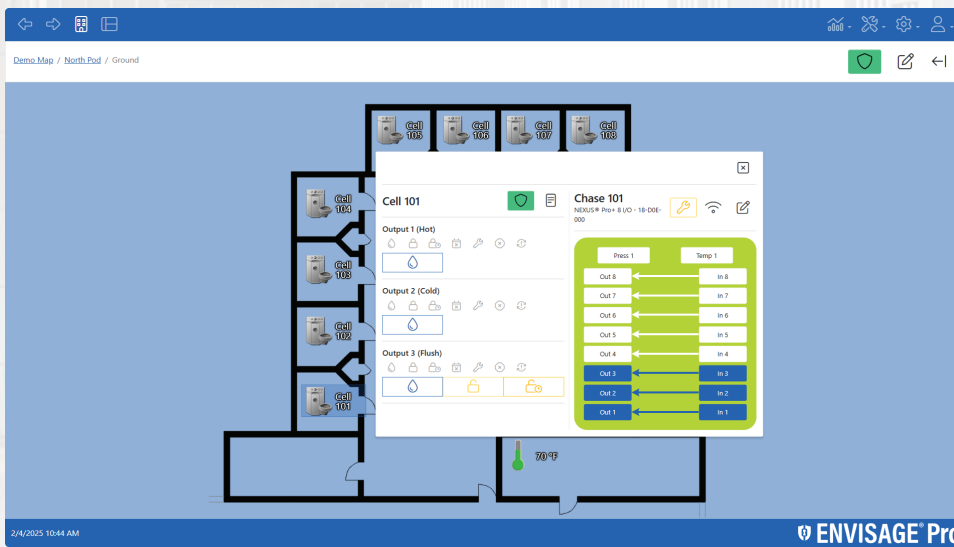

Facility Specific Mapping

Control with a wired or wireless network

Start lockouts; prevent cell flooding

Schedule to prevent unwanted activation

Operate fixtures remotely

Lockdowns with ENVISAGE® Pro make contraband searches and inmate extractions easier and safer. Custom facility maps provide visual management of fixtures.

ENVISAGE® Pro

- User accounts can be created based on role or location
- Login via any computer connected to the LAN
- Analytics intelligence to track and monitor water usage and fixture abuse
- Multiuser login capability
- Controller configuration and port linking
- View all devices on map for easy maintenance
- Actionable insights to improve water efficiency

ENVISAGE[®] Pro

The ultimate companion to the NEXUS[®] Pro

Scheduling

Up to 16 Usability Schedules can be added to each controller. Schedules can be set per location, per device or per output type. Even offline the controller will follow the schedules to only permit usage while in the allotted time windows.

Map Device Modal

From this view, you can activate the fixture, remove a lockout, Lockdown the cell, get fixture and device information, and a lot more.