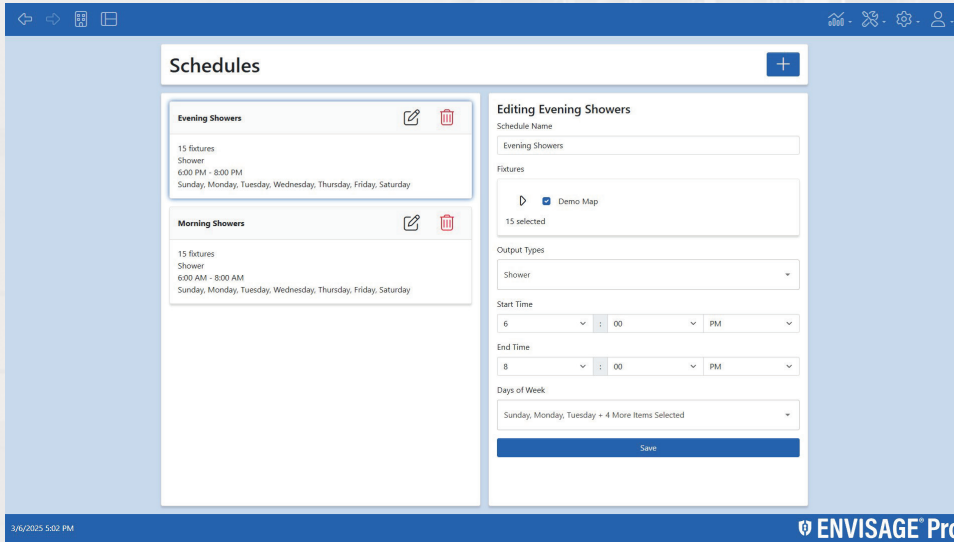

ENVISAGE® Pro

The ultimate companion to the NEXUS® Pro

ENVISAGE® Pro is an advanced water management system offering full control over plumbing fixtures and allow facility wide pressure and temperature monitoring. It's wireless setup simplifies installation, while real-time analytics provide actionable water usage reports, enhancing security and sustainability. It's the trusted solution for correctional facilities.

Facility Specific Mapping

Control with a wired or wireless network

Start lockouts; prevent cell flooding

Schedule to prevent unwanted activation

Operate fixtures remotely

Lockdowns with ENVISAGE® Pro make contraband searches and inmate extractions easier and safer. Custom facility maps provide visual management of fixtures.

ENVISAGE® Pro

- User accounts can be created based on role or location
- Login via any computer connected to the LAN
- Analytics intelligence to track and monitor water usage and fixture abuse
- Multiuser login capability
- Controller configuration and port linking
- View all devices on map for easy maintenance
- Actionable insights to improve water efficiency

ENVISAGE[®] Pro

The ultimate companion to the NEXUS[®] Pro

Scheduling

Up to 16 Usability Schedules can be added to each controller. Schedules can be set per location, per device or per output type. Even offline the controller will follow the schedules to only permit usage while in the allotted time windows.