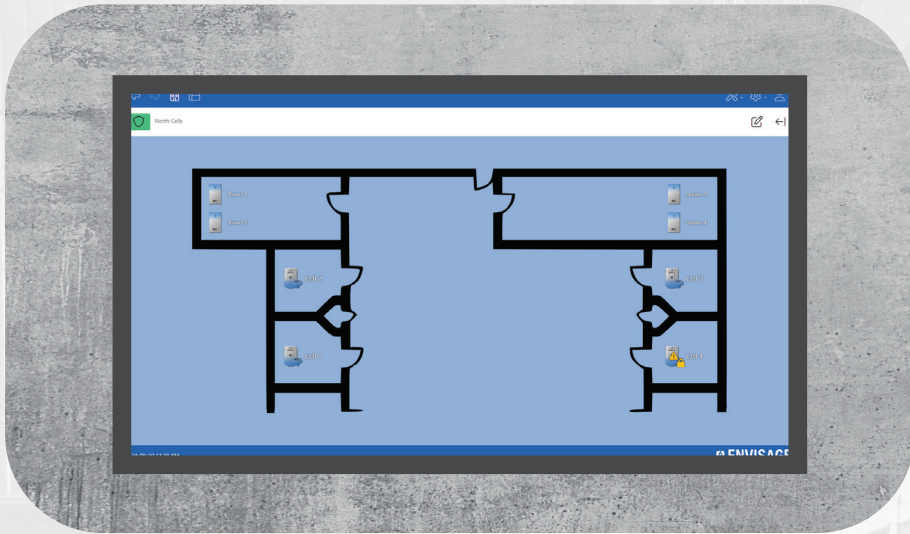

ENVISAGE® Pro

The ultimate companion to the NEXUS® Pro

ENVISAGE® Pro is an advanced water management system offering full control over plumbing fixtures and allow facility wide pressure and temperature monitoring. It's wireless setup simplifies installation, while real-time analytics provide actionable water usage reports, enhancing security and sustainability. It's the trusted solution for correctional facilities.

Facility Specific Mapping

Control with a wired or wireless network

Start lockouts; prevent cell flooding

Schedule to prevent unwanted activation

Operate fixtures remotely

Lockdowns with ENVISAGE® Pro make contraband searches and inmate extractions easier and safer. Custom facility maps provide visual management of fixtures.

ENVISAGE® Pro

- User accounts can be created based on role or location
- Login via any computer connected to the LAN
- Analytics intelligence to track and monitor water usage and fixture abuse
- Multiuser login capability
- Controller configuration and port linking
- View all devices on map for easy maintenance
- Actionable insights to improve water efficiency

Map Device Modal

From this view, you can activate the fixture, remove a lockout, Lockdown the cell, get fixture and device information, and a lot more.