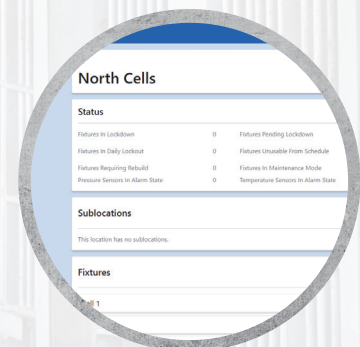

Facility Specific Mapping

Control with a wired or wireless network

Start lockouts; prevent cell flooding

Schedule to prevent unwanted activation

Operate fixtures remotely

Lockdowns with ENVISAGE® Pro make contraband searches and inmate extractions easier and safer. Custom facility maps provide visual management of fixtures.

ENVISAGE® Pro

- User accounts can be created based on role or location
- Login via any computer connected to the LAN
- Analytics intelligence to track and monitor water usage and fixture abuse
- Multiuser login capability
- Controller configuration and port linking
- View all devices on map for easy maintenance
- Actionable insights to improve water efficiency

Map Device Modal

From this view, you can activate the fixture, remove a lockout, Lockdown the cell, get fixture and device information, and a lot more.