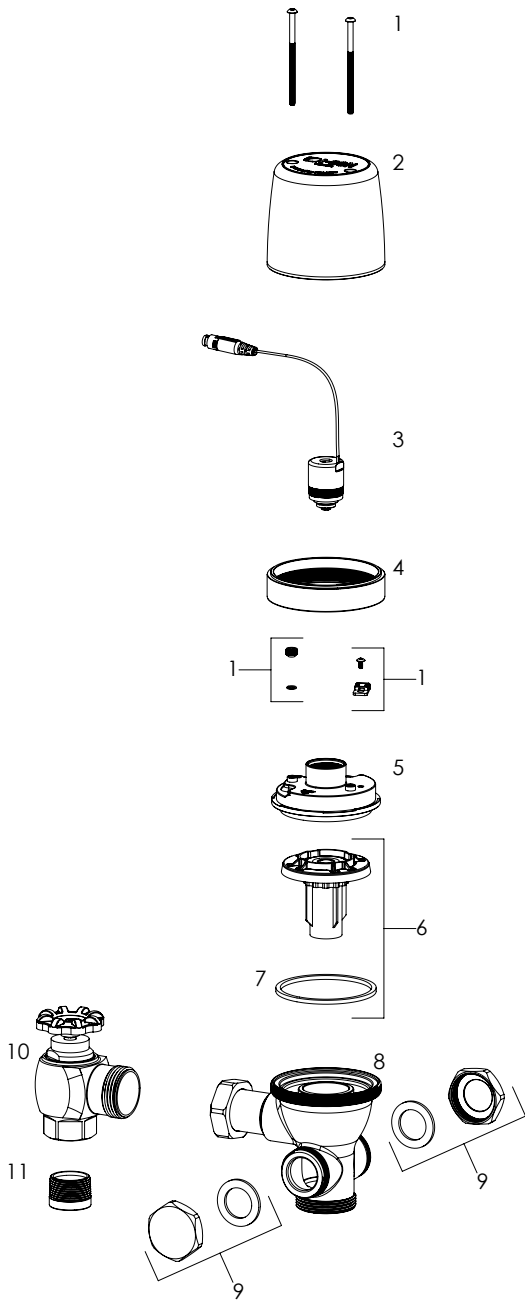

COBALT® Secure Concealed Sensor Flush Valve for NEXUS® Controllers Exploded View

Label	Variant	Part Number	Description
1	-	102085	Hardware Kit
2	-	101790	Cover - Black
3	-	101781	Solenoid
4	A	101629	Locking Ring - I-CON / Sloan® Thread, Raw Brass
4	B	101630	Locking Ring - Zurn® Thread, Raw Brass
5	-	101622	Cover - Internal
6	A	101686 : Wtr Closet	COBALT Pro® and COBALT Connect® Rebuild Kit, Water Closet
6	B	101686 : Urinal	COBALT Pro® and COBALT Connect® Rebuild Kit, Urinal
7	-	100999	Square-Profile O-Ring
8	-	101486	Valve Body - Raw Brass
9	-	101477	Actuator Opening Cover with Seal
10	A	100993 : 1" : Raw Brass	1" (25mm) Control Stop - Wheel Handle Stop, Raw Brass
10	B	100993 : 3/4" : Raw Brass	3/4" (19mm) Control Stop - Wheel Handle Stop, Raw Brass
11	A	101478	3/4" (19mm) Sweat Solder Threaded Adapter
11	B	101479	1" (25mm) Sweat Solder Threaded Adapter