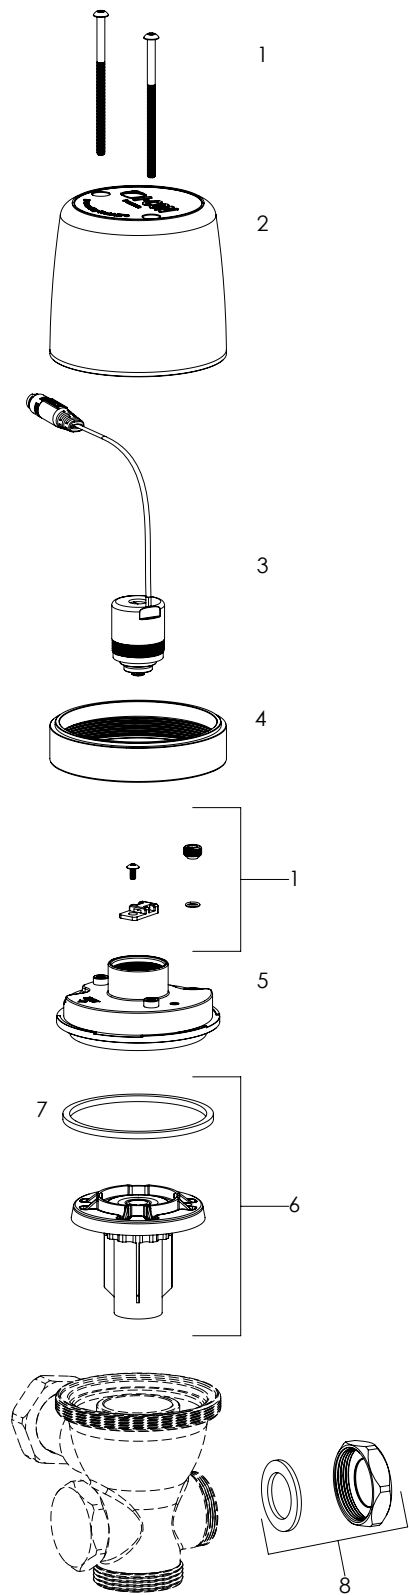

COBALT® Secure Concealed Sensor Flush Valve for NEXUS® Controllers Retrofit Kit Exploded View

Label	Variant	Part Number	Description
1	-	102085	Hardware Kit
2	-	101790	Cover - Black
3	-	101782	Solenoid
4	A	101629	Locking Ring - I-CON / Sloan® Thread, Raw Brass
4	B	101630	Locking Ring - Zurn® Thread, Raw Brass
5	-	101622	Cover - Internal
6	A	101686 : Wtr Closet	COBALT Pro® and COBALT Connect® Rebuild Kit, Water Closet
6	B	101686 : Urinal	COBALT Pro® and COBALT Connect® Rebuild Kit, Urinal
7	-	100999	Square-Profile O-Ring
8	-	101477	Actuator Opening Cover with Seal