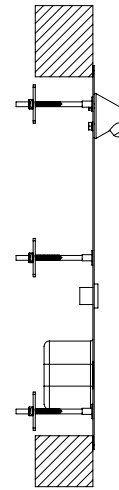

REAR ACCESS ROUGH IN

- Rough in for shower panel (refer to cutsheet).