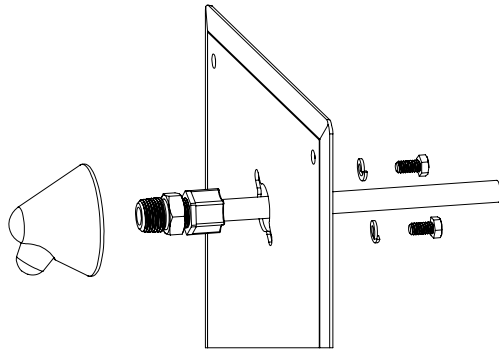

## TruTOUCH® SENSOR

- Feed the sensor cable through the d-hole.
- Feed the cable through the washer and nut.
- Tighten the nut to secure the TruTOUCH® sensor.

**Run all water and electrical lines & test all equipment and products (desirable flow rate, run time, no leaks, etc.). Ensure everything is correctly installed and fully operational before mounting the shower panel.**

## SHOWERHEAD

- Attach the compression fitting to the water line.
- Fasten compression fitting to the showerhead.
- Secure the showerhead to the shower cabinet using the provided hardware.

**Run all water and electrical lines & test all equipment and products (desirable flow rate, run time, no leaks, etc.). Ensure everything is correctly installed and fully operational before mounting the shower panel.**

## FRONT ACCESS WALL MOUNT ROUGH IN

- Rough in for shower panel (refer to cutsheet).

## FRONT ACCESS WALL MOUNT INSTALLATION

- Fasten shower panel directly to wall using wall anchors or tapcon screws (provided by others).