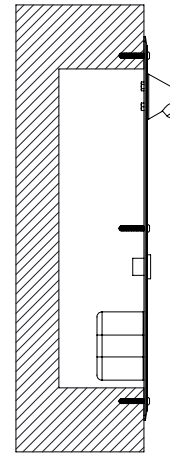

## TruTOUCH® SENSOR

- Feed the sensor cable through the d-hole.
- Feed the cable through the washer and nut.
- Tighten the nut to secure the TruTOUCH® sensor.

**Run all water and electrical lines & test all equipment and products (desirable flow rate, run time, no leaks, etc.). Ensure everything is correctly installed and fully operational before mounting the shower panel.**

## SHOWERHEAD

- Attach the compression fitting to the water line.
- Fasten compression fitting to the showerhead.
- Secure the showerhead to the shower cabinet using the provided hardware.

**Run all water and electrical lines & test all equipment and products (desirable flow rate, run time, no leaks, etc.). Ensure everything is correctly installed and fully operational before mounting the shower panel.**

## FRONT ACCESS WALL MOUNT ROUGH IN

- Rough in for shower panel (refer to cutsheet).

## FRONT ACCESS RECESSED MOUNTING ROUGH IN

- Rough in for shower panel (refer to cutsheet).