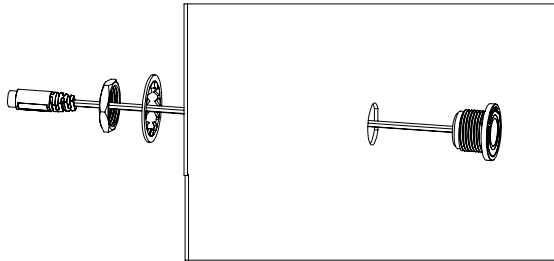

## TruTOUCH® SENSOR

- Feed the sensor cable through the d-hole.
- Feed the cable through the washer and nut.
- Tighten the nut to secure the TruTOUCH® sensor.

**Run all water and electrical lines & test all equipment and products (desirable flow rate, run time, no leaks, etc.). Ensure everything is correctly installed and fully operational before mounting the shower panel.**

## SHOWERHEAD

- Attach the compression fitting to the water line.
- Fasten compression fitting to the showerhead.
- Secure the showerhead to the shower cabinet using the provided hardware.

**Run all water and electrical lines & test all equipment and products (desirable flow rate, run time, no leaks, etc.). Ensure everything is correctly installed and fully operational before mounting the shower panel.**

## FRONT ACCESS WALL MOUNT ROUGH IN

- Rough in for shower panel (refer to cutsheet).