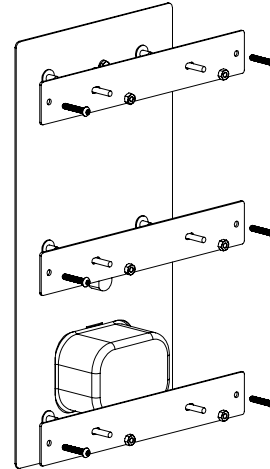

REAR ACCESS INSTALLATION

- From the chase side, fasten the provided braces using wall anchors or tapcon screws (provided by others).
- From the chase side, fasten the threaded rods through the brace into shower panel.
- Secure shower panel using provided nuts.