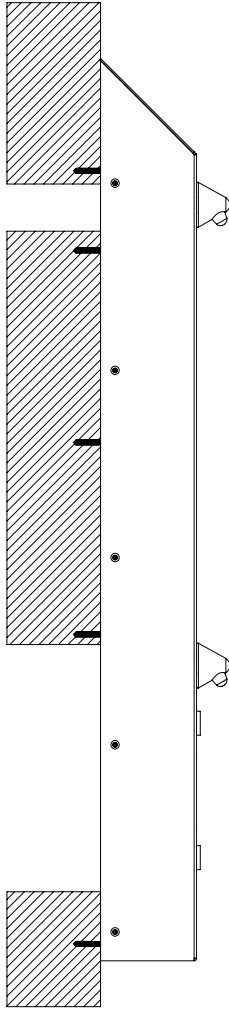

FRONT ACCESS SURFACE MOUNTING ROUGH IN

- Rough in for shower panel (refer to cutsheet).