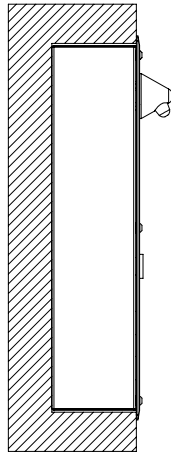

## TruTOUCH® SENSOR

- Feed the sensor cable through the d-hole.
- Feed the cable through the washer and nut.
- Tighten the nut to secure the TruTOUCH® sensor.

**Run all water and electrical lines & test all equipment and products (desirable flow rate, run time, no leaks, etc.). Ensure everything is correctly installed and fully operational before mounting the shower panel.**

## FRONT ACCESS WALL MOUNT ROUGH IN

- Rough in for shower panel (refer to cutsheet).

## FRONT ACCESS WALL MOUNT INSTALLATION

- Fasten shower panel directly to wall using wall anchors or tapcon screws (provided by others).

## FRONT ACCESS RECESSED MOUNTING ROUGH IN

- Rough in for shower panel (refer to cutsheet).