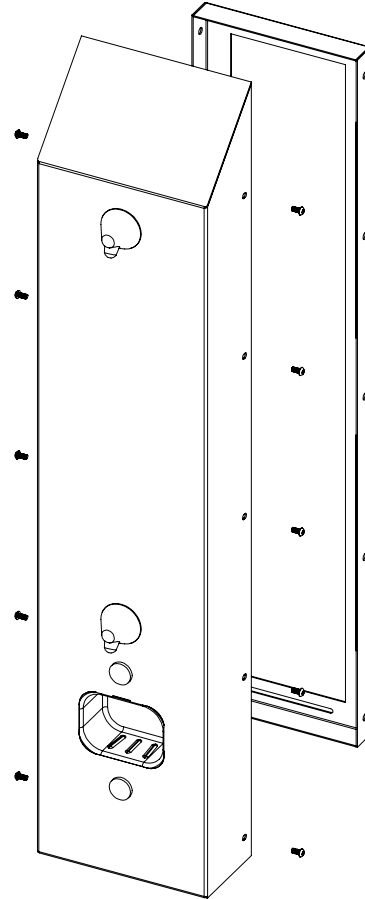

FRONT ACCESS SURFACE MOUNTING INSTALLATION

- Install surface mount frame onto wall (hardware provided by others).
- Fasten shower panel to surface mounted frame using provided hardware.

INSTALLATION COMPLETE