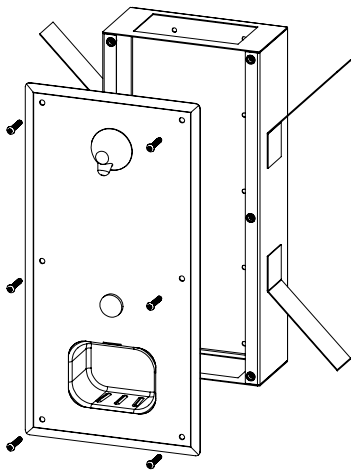

FRONT ACCESS RECESSED MOUNTING INSTALLATION

- Install optional recessed mounting frame into wall (hardware provided by others).
- Fasten shower panel to optional recessed mounting frame using provided hardware.