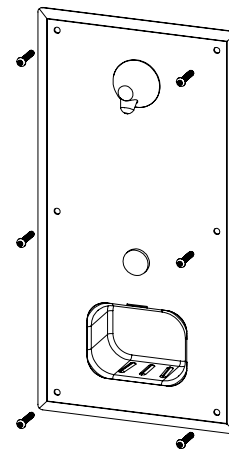

## TruTOUCH® SENSOR

- Feed the sensor cable through the d-hole.
- Feed the cable through the washer and nut.
- Tighten the nut to secure the TruTOUCH® sensor.

**Run all water and electrical lines & test all equipment and products (desirable flow rate, run time, no leaks, etc.). Ensure everything is correctly installed and fully operational before mounting the shower panel.**

## SHOWERHEAD

- Attach the compression fitting to the water line.
- Fasten compression fitting to the showerhead.
- Secure the showerhead to the shower cabinet using the provided hardware.

**Run all water and electrical lines & test all equipment and products (desirable flow rate, run time, no leaks, etc.). Ensure everything is correctly installed and fully operational before mounting the shower panel.**

## FRONT ACCESS WALL MOUNT ROUGH IN

- Rough in for shower panel (refer to cutsheet).

## FRONT ACCESS WALL MOUNT INSTALLATION

- Fasten shower panel directly to wall using wall anchors or tapcon screws (provided by others).